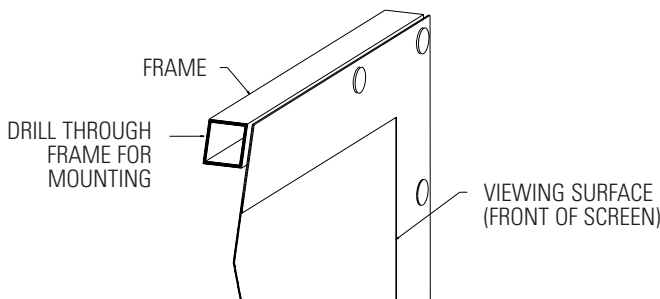

PERM-WALL

Permanent Wall Mounted Screen

- Designed for permanent mounting to the wall or in a wall opening.
- Front or rear projection surfaces snap easily on to the front of the silver aluminum frame.
- Flat back and sides for easy installation.
- Provides a perfectly flat viewing surface for graphic and data video projection.

Da-Mat™, High Contrast Da-Mat™, Da-Tex™ (Rear), Pearlescent, Cinema Vision, High Contrast Cinema Vision and Dual Vision fabrics will be seamless up to 12' high. High Power fabric will be seamless up to 6' high. Audio Vision, High Contrast Audio Vision and High Contrast Cinema Perf will be seamless up to 8' high.

HDTV FORMAT

Viewing Area H x W		Nominal Diagonal		Overall Dimensions		Da-Mat™	High Contrast Da-Mat™	Da-Tex™ (Rear)	Pearl- escent	Cinema Vision	High Contrast Cinema Vision	High Contrast Cinema Perf	High Power	Dual Vision	Audio Vision	High Contrast Audio Vision
in.	cm.	in.	cm.	in.	cm.											
37.5" x 67"	95 x 170	77"	196	41.5" x 71"	105 x 180	x	x	x	x	x	x	x	x	x	x	x
45" x 80"	114 x 203	92"	234	49" x 84"	124 x 213	x	x	x	x	x	x	x	x	x	x	x
52" x 92"	132 x 234	106"	269	56" x 96"	142 x 244	x	x	x	x	x	x	x	x	x	x	x
54" x 96"	137 x 244	110"	279	58" x 100"	147 x 254	x	x	x	x	x	x	x	x	x	x	x
58" x 104"	147 x 264	119"	302	62" x 108"	157 x 274	x	x	x	x	x	x	x	x	x	x	x
65" x 116"	165 x 295	133"	338	69" x 120"	175 x 305	x	x	x	x	x	x	x	x	x	x	x
78" x 139"	198 x 353	159"	404	82" x 143"	208 x 363	x	x	x	x	x	x			x	x	x
94.5" x 168"	240 x 427	193"	490	98.5" x 172"	250 x 437	x	x	x	x	x	x			x		
108" x 192"	274 x 488	220"	559	112" x 196"	284 x 498	x	x	x	x	x	x			x		