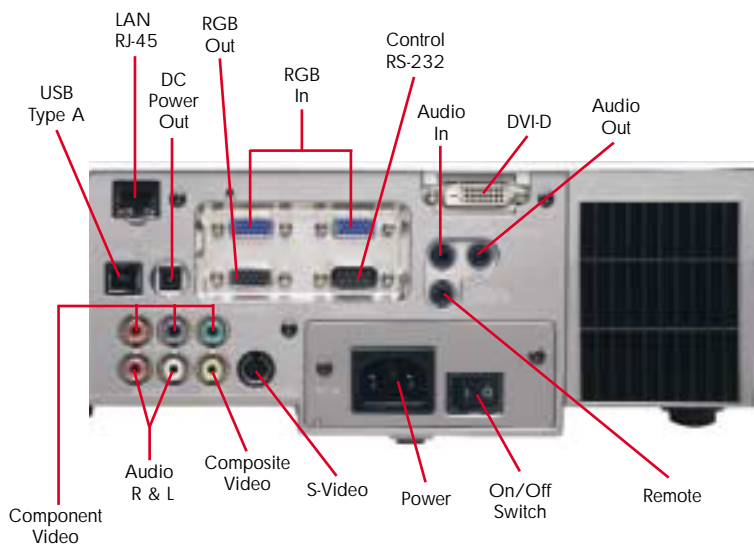

## ImagePro 8915 Portable LCD Projector

- 3200 lumen brightness
- XGA resolution
- 500:1 contrast ratio
- Four 3 watt speakers
- Auto vertical keystone correction
- Remote with laser pointer
- Network capability (RJ45)